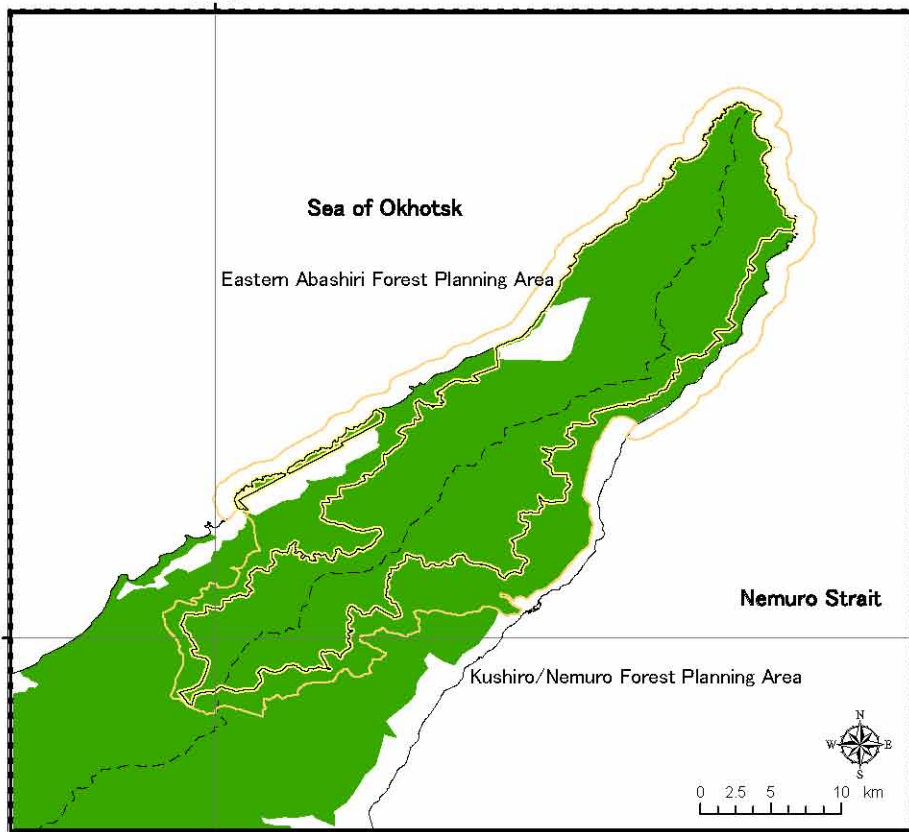

145°E

Nominated Site

Core area

Buffer area

National Forest Area

National Forest Area

Boundary of Forest Planning Areas

Sea of Okhotsk

Eastern Abashiri Forest Planning Area

Nemuro Strait

Kushiro/Nemuro Forest Planning Area

145°E

44°N

44°N

Figure 4-2 National Forests Area